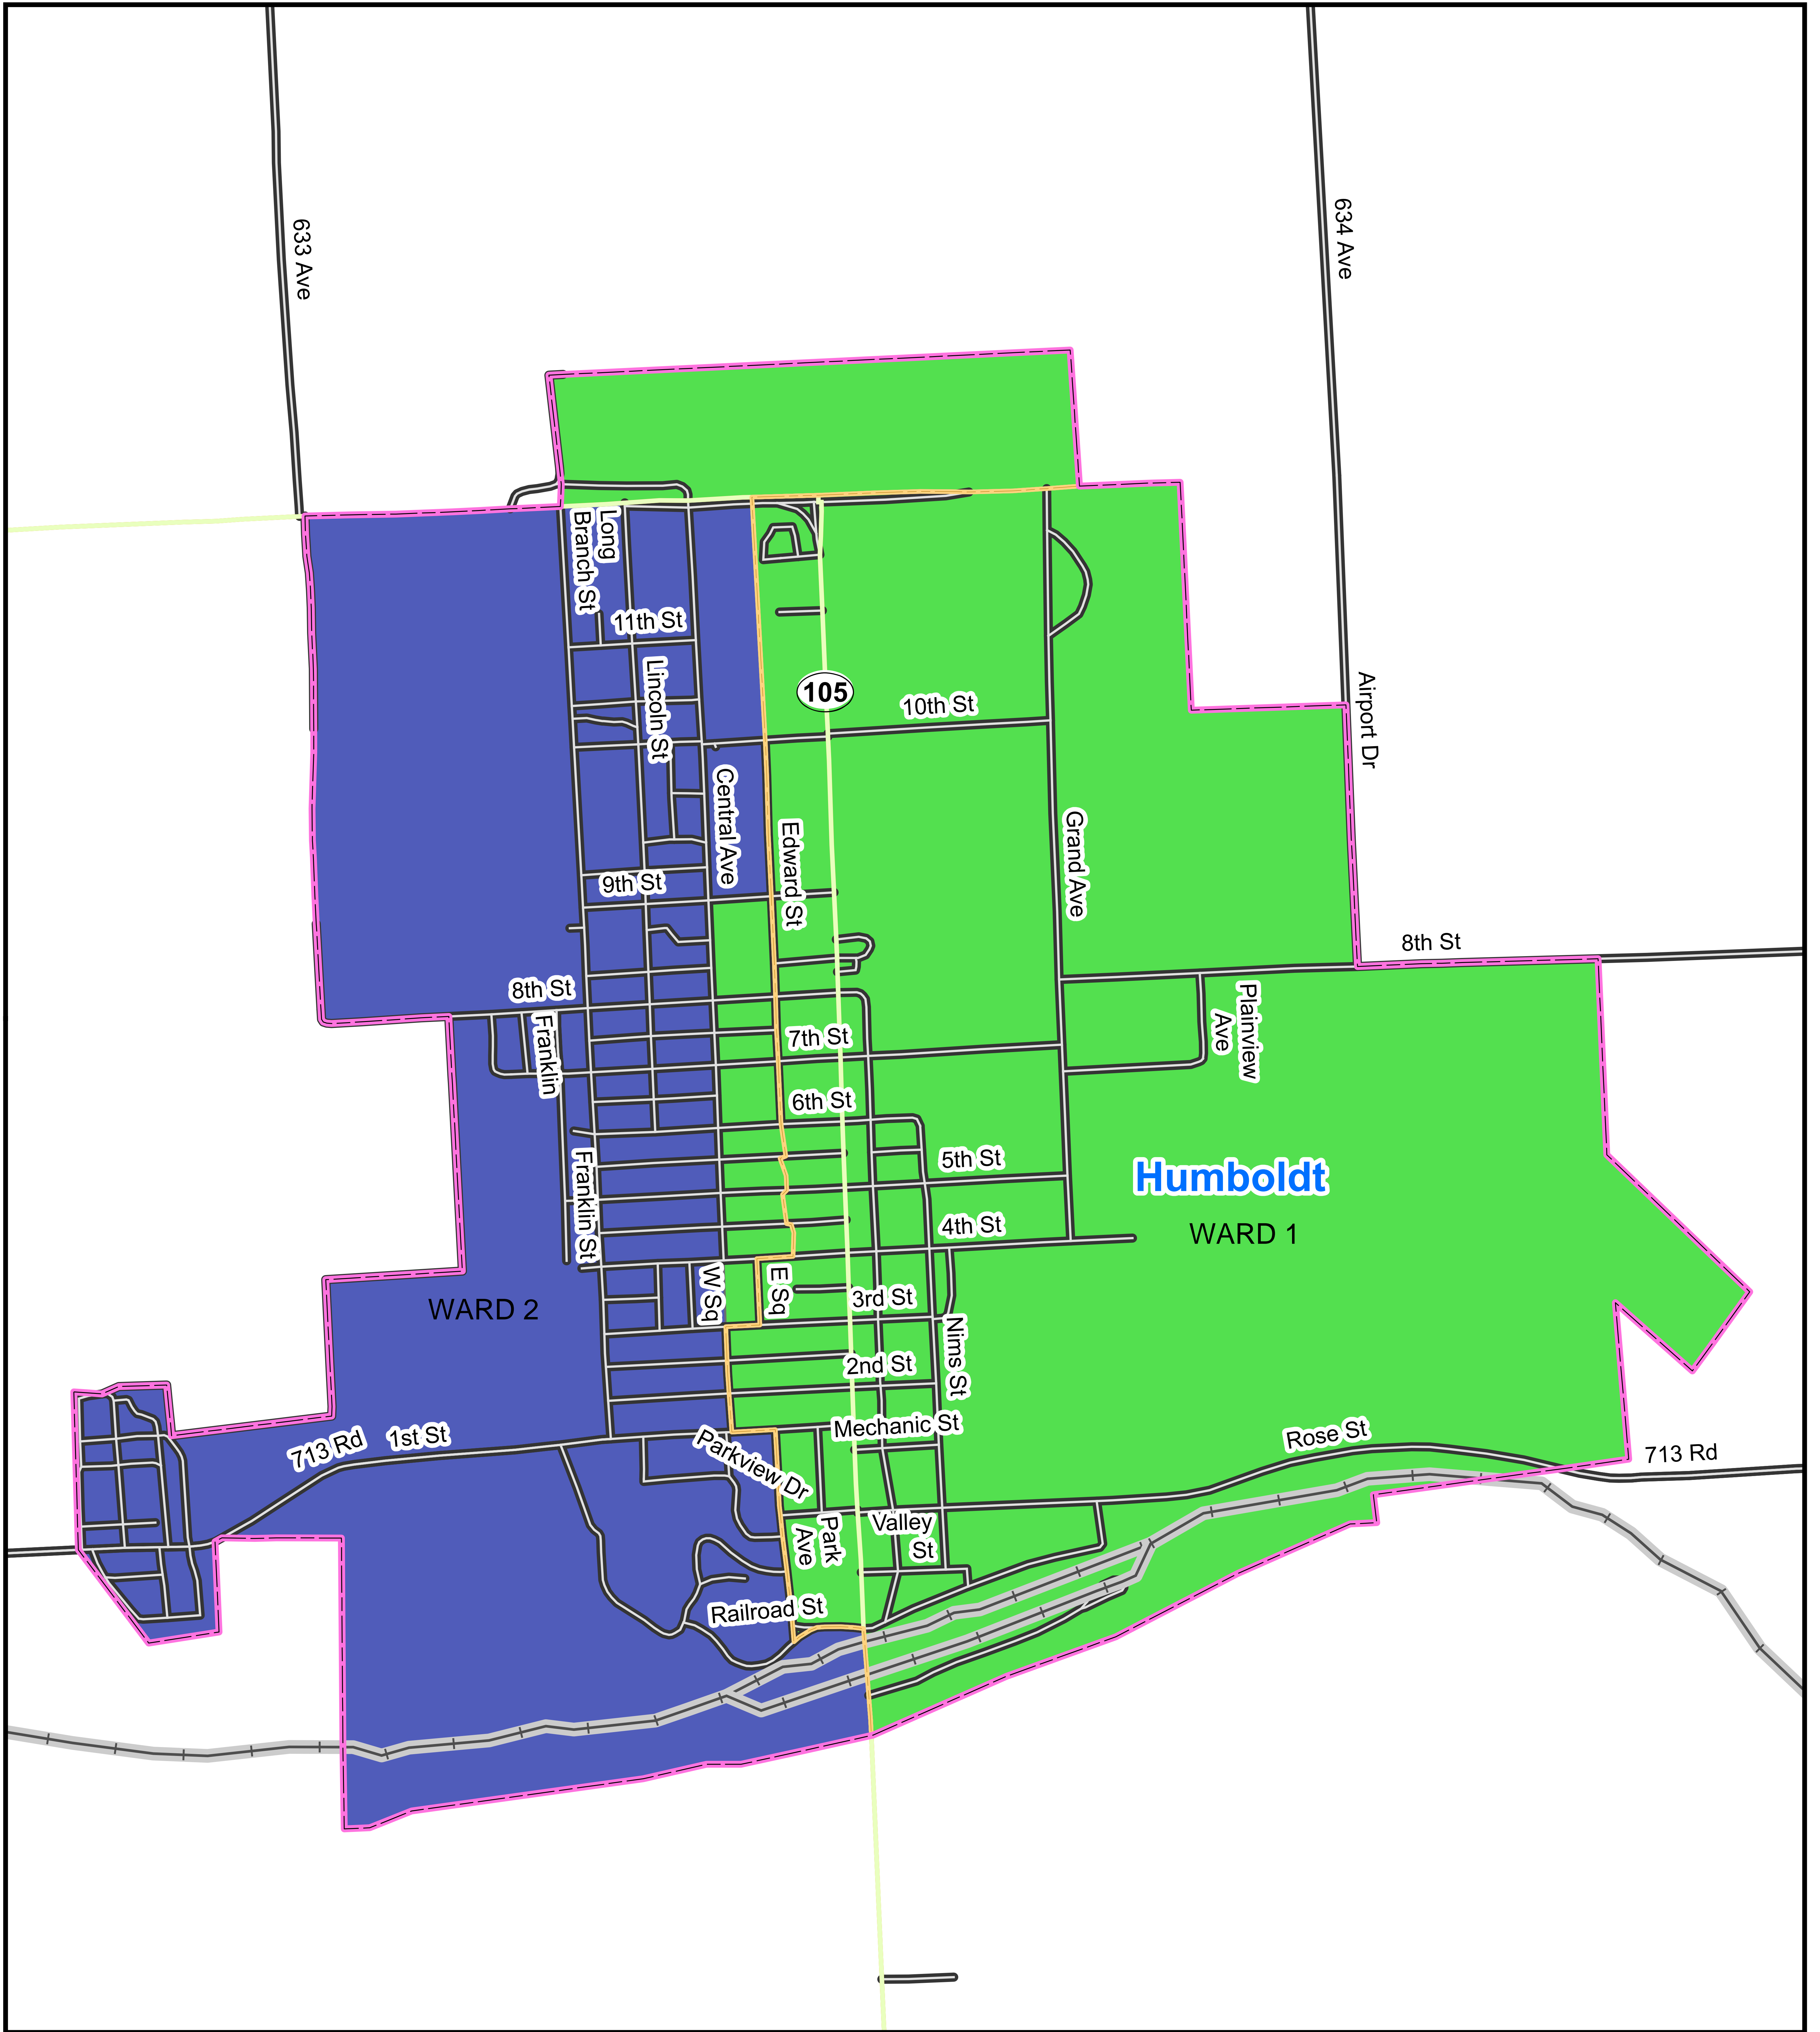

# CITY OF HUMBOLDT, NE

## 2021 CITY COUNCIL WARDS

**City Council Wards**

- Major Roads
- Rail Roads
- Local Road
- Water
- City Boundary
- Voter Tabulation Districts (VTDs)

■ 1  
■ 2

WARD	2020 Census	Target	Dev.	Difference
1	400	400	0.00%	0
2	400	400	0.00%	0
<b>Total</b>	<b>800</b>			

0 0.075 0.15 0.3 Miles